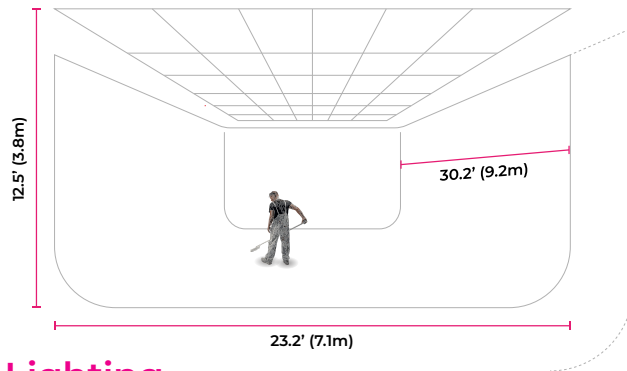

Studio Specifications

Dimensions

Lighting

- ✓ 24 chan. lighting desk
- ✓ 3 phase power
- ✓ 10 x 2 x 1 Gemini LED panel
- ✓ 1 x 5k's
- ✓ 6 x Arri pole op 2k's
- ✓ 8 x Arri pole op 1k's
- ✓ 2 x Strand 650's
- ✓ 4 x 300 W
- ✓ 2.5 k Arri soft light
- ✓ 2 x Source 4's (750 Wide)
- ✓ 2 x Kino image 85
- ✓ 3 x Kino 4' 4 bank
- ✓ Kino Diva light 400
- ✓ Larne soft light
- ✓ 2 x Kino 2' 2 bank
- ✓ 2K Jem Ball
- ✓ Blondes / Redheads
- ✓ 3 x 150w Dedo lights with dimmers
- ✓ 2 x colour led fx lights
- ✓ 8 x Astera AX1 PixelTubes with WiFi controller
- ✓ 4 x 4 ft floppy flags

Facilities

- ✓ Size 30' x 28' x 12' three sided white infinity cove
- ✓ Full lighting rig 24 dim channels
- ✓ Pre-lit studio
- ✓ Comprehensive lighting list
- ✓ Chroma key green specialists
- ✓ Choice of green screen paint or cloth
- ✓ White Infinity three-walled Cyc
- ✓ Green room with comfortable seating for 10
- ✓ Monitoring to studio
- ✓ 6K Cameras
- ✓ 3 x Autocue rigs
- ✓ Full gallery with 8K ATEM Constellation vision mixer and
- Talkback
- ✓ Multi-camera rigs
- ✓ Make up room
- ✓ Dressing room
- ✓ En-suite shower and toilet
- ✓ Wardrobe
- ✓ In house crews
- ✓ Full black-out studio
- ✓ Sound insulated
- ✓ Air conditioning throughout
- ✓ Fresh Air
- ✓ Playback PA
- ✓ Selection of set furniture
- ✓ 3 x high speed internet connections
- ✓ Phone line
- ✓ 3 x Edit suites
- ✓ Virtual studios