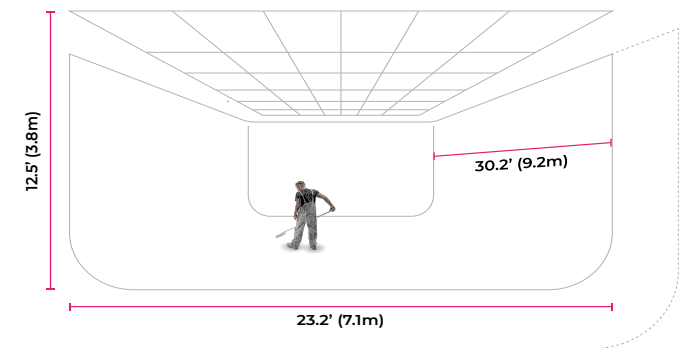

### Facilities

- ✓ Size 30' x 28' x 12' three sided white infinity cove
- ✓ Full lighting rig 24 dim channels
- ✓ Pre-lit studio
- ✓ Comprehensive lighting list
- ✓ Chroma key green specialists
- ✓ Choice of green screen paint or cloth
- ✓ White Infinity 3 walled Cycuct
- ✓ Green room with comfortable seating for 10
- ✓ Monitoring to studio
- ✓ 4K Cameras
- ✓ Autocue rigs
- ✓ Full gallery with tri-caster vision mixer
- ✓ Multi-camera rigs
- ✓ Make up room
- ✓ Dressing room
- ✓ En-suite shower and toilet
- ✓ Wardrobe
- ✓ In house crews
- ✓ Full black-out studio
- ✓ Sound insulated
- ✓ Air conditioning throughout
- ✓ Fresh Air
- ✓ Playback PA
- ✓ Selection of set furniture
- ✓ 2 high speed internet connections
- ✓ Phone line
- ✓ Edit suite
- ✓ Talkback
- ✓ Virtual studios

### Dimensions