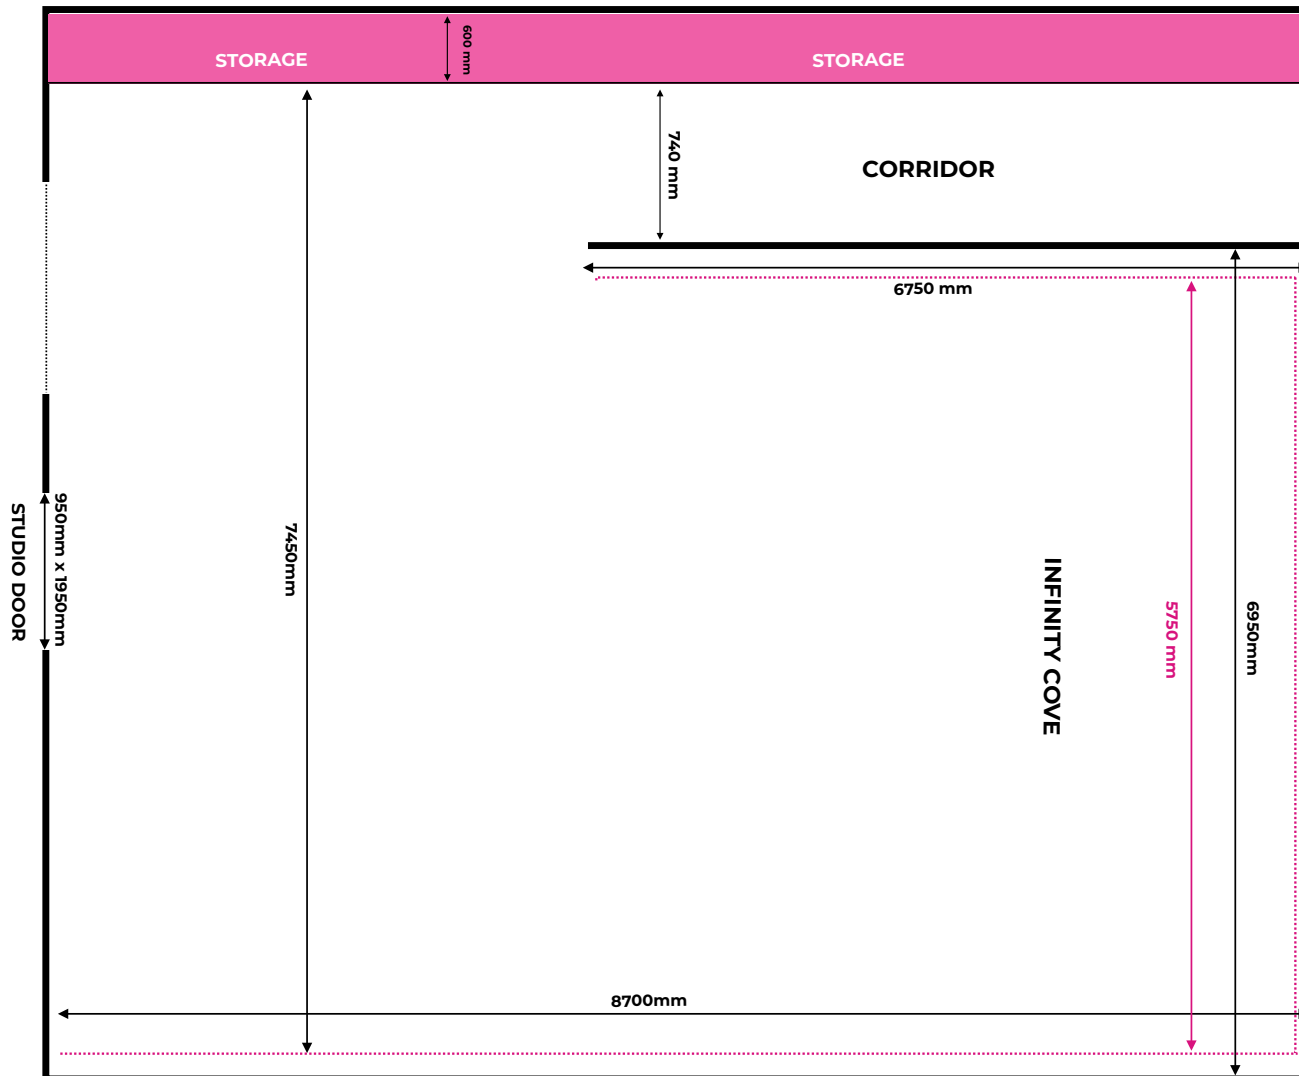

Studio Specifications

Studio 1 Floor Plan

Studio 1 Lighting list

LIGHTING LIST

- ✓ Chamsys QuickQ 20 lighting desk
- ✓ 10 x RGBW Gemini 2x1 litepanels
- ✓ Gemini soft boxes, eggcrate and honeycombs
- ✓ 8 x Astera tubes with Wifi controller
- ✓ 2 x RGBW Kinoflo Divalites
- ✓ 1 x Arri 5k Fresnel
- ✓ 1 x Arri 2k Fresnels
- ✓ 2 x Arri 1k Fresnels
- ✓ 6 x Ianiro 100W LED fresnels
- ✓ 3 x Ianiro 200W LED fresnels
- ✓ 1 x 5ft Octadome with Rabbit Ears
- ✓ 1 x Mega boom
- ✓ Selection of Diva, 4 ft & 2 ft Kinoflo
- ✓ 2k Gem ball
- ✓ 3 x 150w Dedo
- ✓ 6 x 16amp dimmer channels
- ✓ 3 phase power
- ✓ Cabling & distro
- ✓ Selection of stands, poly, flags, nets & gels
- ✓ 4 x 4 ft floppy flags