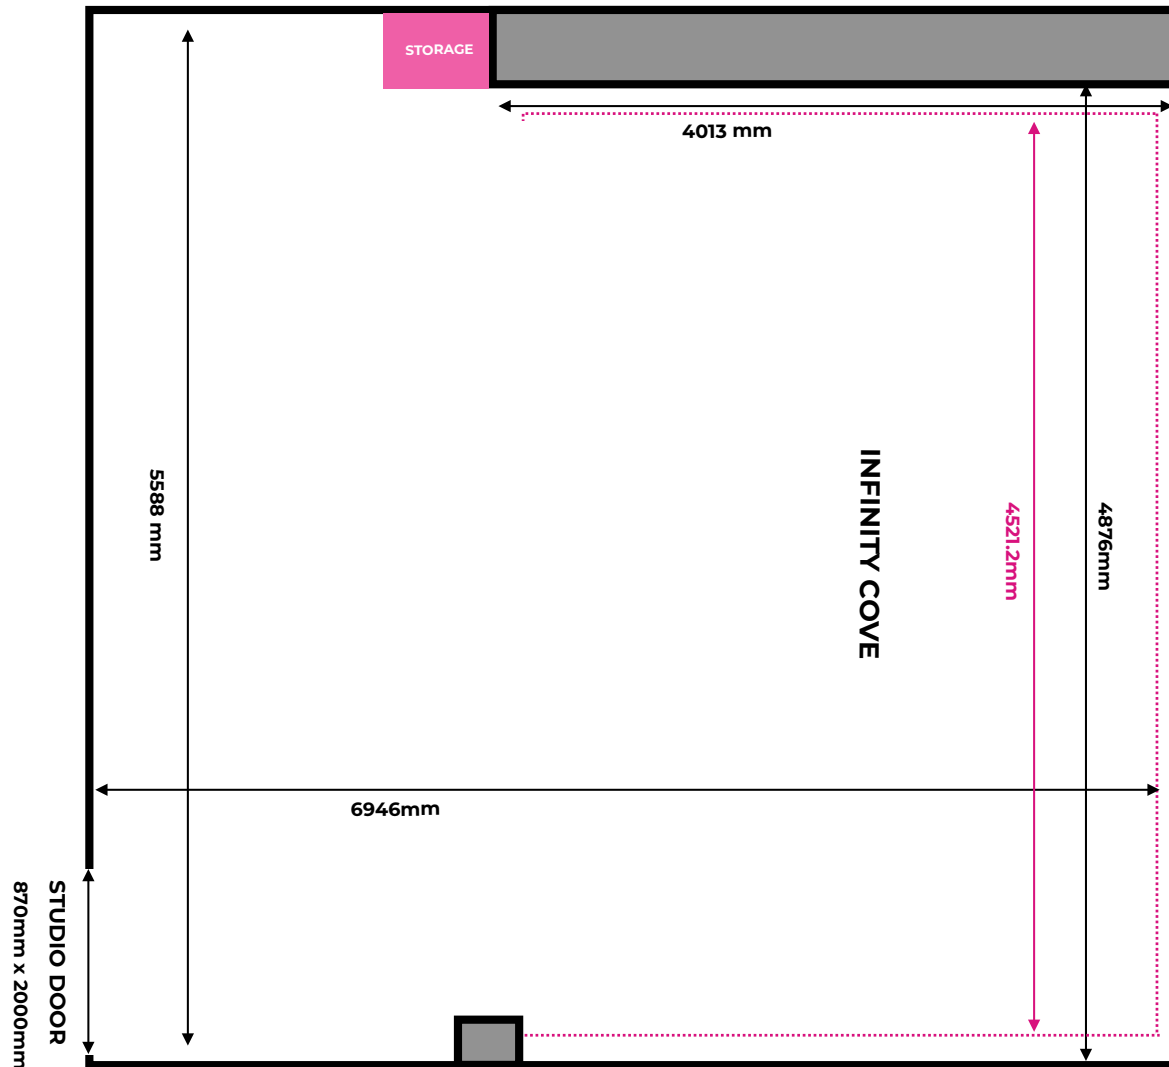

Studio Specifications

Studio 1 Floor Plan

Studio 1 Lighting list

LIGHTING LIST

- ✓ Chamsys QuickQ 20 lighting desk
- ✓ 10 x RGBW Gemini 2x1 litepanels
- ✓ Gemini soft boxes, eggcrate and honeycombs
- ✓ 8 x Astera tubes with Wifi controller
- ✓ 2 x RGBW Kinoflo Divalites
- ✓ 1 x Arri 5k Fresnel
- ✓ 1 x Arri 2k Fresnels
- ✓ 2 x Arri 1k Fresnels
- ✓ 6 x Ianiro 100W LED fresnels
- ✓ 3 x Ianiro 200W LED fresnels
- ✓ 1 x 5ft Octadome with Rabbit Ears
- ✓ 1 x Mega boom
- ✓ Selection of Diva, 4 ft & 2 ft Kinoflo
- ✓ 2k Gem ball
- ✓ 3 x 150w Dedo
- ✓ 6 x 16amp dimmer channels
- ✓ 3 phase power
- ✓ Cabling & distro
- ✓ Selection of stands, poly, flags, nets & gels
- ✓ 4 x 4 ft floppy flags

OTHER ROOMS

- ✓ Gallery
- ✓ 2 x Green rooms
- ✓ Hair and makeup
- ✓ Kitchenette
- ✓ Production office

Studio Specifications

Studio 2 Floor Plan

Studio 2 Lighting list

LIGHTING LIST

- ✓ Chamsys QuickQ 10 lighting desk
- ✓ 8 x RGBW Ianiro 2x1 soft panels
- ✓ 2 x RGBW Kinoflo Divalites
- ✓ 6 x 50w LED Dedo with DMX
- ✓ 3 x 150w Dedo lights with dimmers
- ✓ 6 x Ianairo LED Fresnels
- ✓ 2 x Ledgo 60W LED Fresnels
- ✓ 8 x Astera tubes with Wifi controller
- ✓ Selection of 2 ft & 4 ft Kinoflo
- ✓ 13 amp power
- ✓ Cabling & distro
- ✓ Selection of stands, poly, flags, nets & gels
- ✓ 4 x 4 ft floppy flags